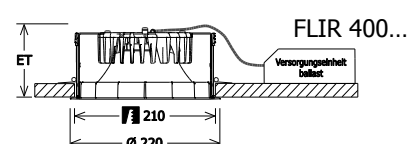

Abmessungen in mm // dimensions in mm